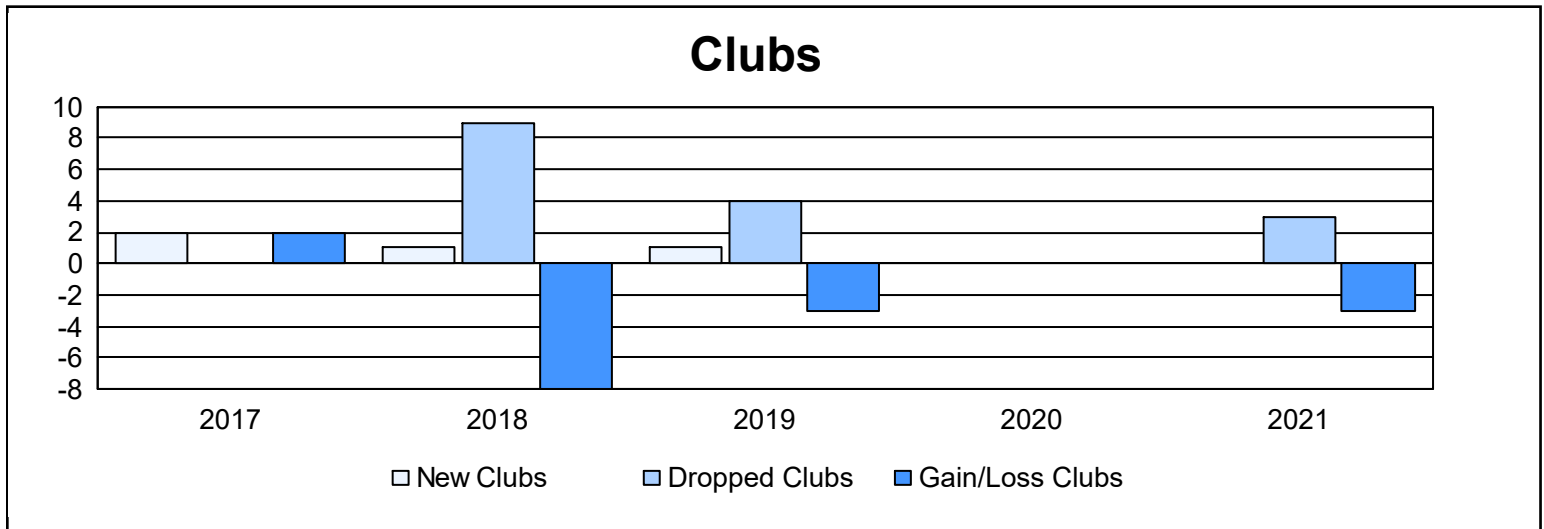

Year	New Clubs	Dropped Clubs	Gain/ Loss Clubs	New Members	Charter Members	Reinstate Members	Transfer Members	Total Member Added	Total Members Dropped	Gain/ Loss Members
2016-2017	2	0	2	145	67	6	5	223	208	15
2017-2018	1	9	-8	116	28	5	15	164	320	-156
2018-2019	1	4	-3	98	24	14	16	152	174	-22
2019-2020	0	0	0	64	11	3	4	82	163	-81
2020-2021	0	3	-3	33	5	3	5	46	170	-124
<b>Average</b>	<b>1</b>	<b>3</b>	<b>-2</b>	<b>91</b>	<b>27</b>	<b>6</b>	<b>9</b>	<b>133</b>	<b>207</b>	<b>-74</b>

### Membership Composition June 2021 Cumulative