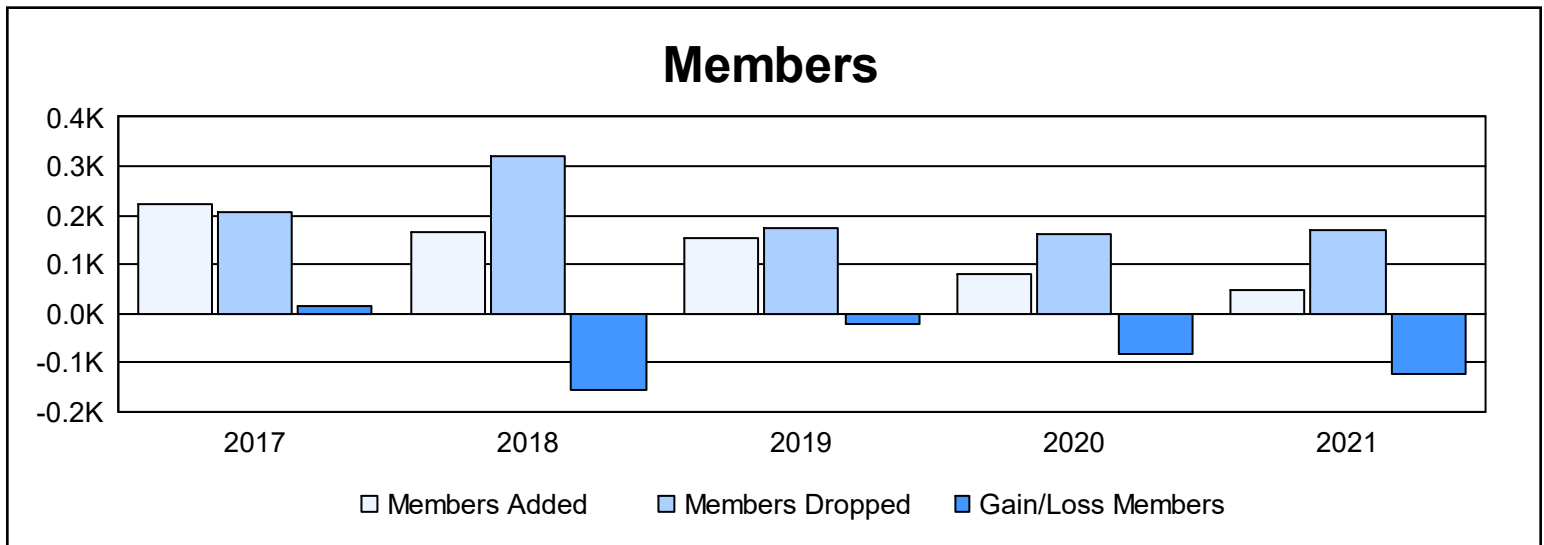

Year	New Clubs	Dropped Clubs	Gain/ Loss Clubs	New Members	Charter Members	Reinstate Members	Transfer Members	Total Member Added	Total Members Dropped	Gain/ Loss Members
2016-2017	2	0	2	145	67	6	5	223	208	15
2017-2018	1	9	-8	116	28	5	15	164	320	-156
2018-2019	1	4	-3	98	24	14	16	152	174	-22
2019-2020	0	0	0	64	11	3	4	82	163	-81
2020-2021	0	3	-3	33	5	3	5	46	170	-124
<b>Average</b>	<b>1</b>	<b>3</b>	<b>-2</b>	<b>91</b>	<b>27</b>	<b>6</b>	<b>9</b>	<b>133</b>	<b>207</b>	<b>-74</b>

### Membership Composition June 2021 Cumulative